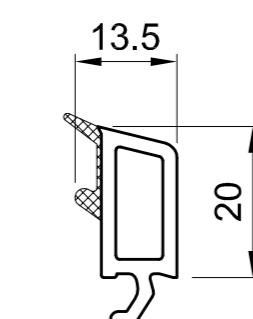

Frame

Sash

Fly screen sash

Mullion

Reinforcement

Gaskets

654 906
Brush gasket

654 950
Round cord
for fly screen

Glazing beads

Use only on the inside

413 813

Cover profile for static profile bar

Cover

Reducing adapter to 60 mm, aluminium

Fly screen adapter

Use only on the inside

Floating mullion, aluminium

Sliding rail, aluminium

Central sealing strip, aluminium

Additional profiles