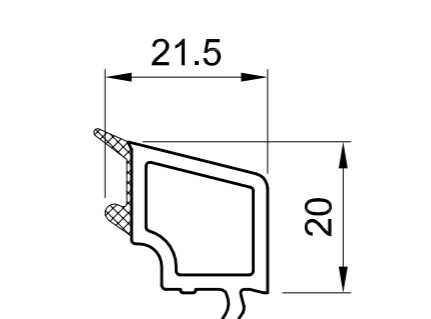

413 807

413 809

413 813

413 817

413 821

Cover profile for static profile bar

656 330
Steel tube 20x50:
655 030

Cover