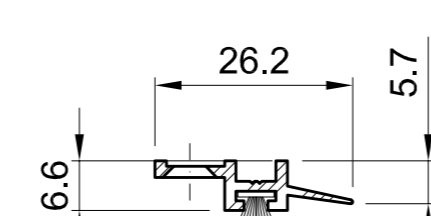

656 310

Reducing adapter to 60 mm, aluminium

656 690

656 710

Fly screen adapter

Use only on the inside

656 300
Fixing nipple:
407 900

Floating mullion, aluminium

656 610
Brush gasket:
654 906

Sliding rail, aluminium

656 620

Central sealing strip, aluminium

656 320
Brush gasket
654 906

Additional profiles

657 010
Sealing bridge

657 020
Sealing bridge