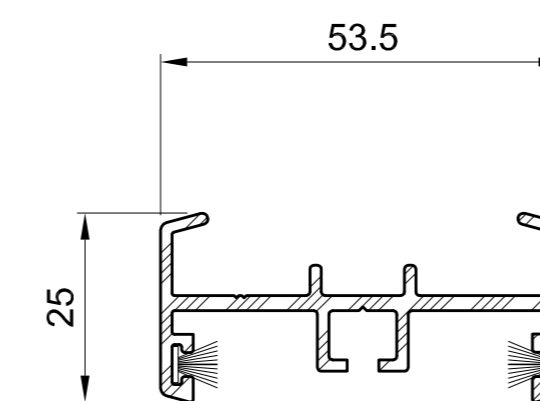

656 310

Reducing adapter to 60 mm, aluminium

656 690

656 710

Fly screen adapter

Use only on the inside

656 300
Fixing nipple:
407 900

Floating mullion, aluminium

656 610
Brush gasket:
654 906

Sliding rail, aluminium

656 620

Central sealing strip, aluminium

656 320
Brush gasket
654 906

Additional profiles

657 010
Sealing bridge

657 020
Sealing bridge