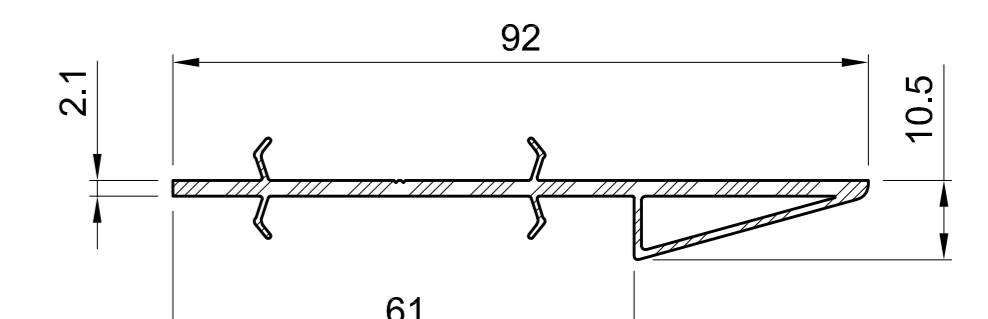

Reducing adapter to 60 mm, aluminium

656 690