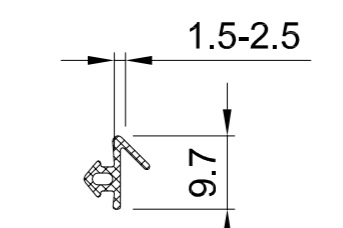

414 010
Glazing gasket
for frame / casement /
mullion