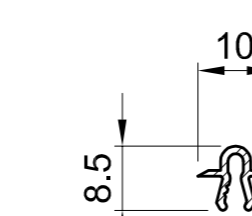

656 310

Reducing adapter to 60 mm, aluminium

656 690

656 710

Fly screen adapter

Use only on the inside

656 300
Fixing nipple:
407 900

Floating mullion, aluminium

656 610
Brush gasket:
654 906

Sliding rail, aluminium

656 620

Central sealing strip, aluminium

656 320
Brush gasket
654 906

Additional profiles

657 010
Sealing bridge

657 020
Sealing bridge