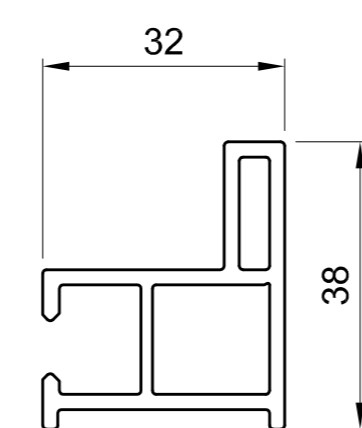

655 210
28 / 27,5 / 2 mm
galvanized steel
Ix= 1,03 cm⁴
Iy= 1,37 cm⁴
Insert: 650 010

655 230
27,5 / 43,5 / 2 mm
galvanized steel
Ix= 3,43 cm⁴
Iy= 2,35 cm⁴
Insert: 651 030

655 250
28 / 27 / 2 mm
galvanized steel
Ix= 1,15 cm⁴
Iy= 0,81 cm⁴
Insert: 651 050

656 310

Reducing adapter to 60 mm, aluminium

656 690

656 710

Fly screen adapter

Use only on the inside

656 300
Fixing nipple:
407 900

Floating mullion, aluminium

656 610
Brush gasket:
654 906

Sliding rail, aluminium

656 620

Central sealing strip, aluminium

656 320
Brush gasket
654 906

Additional profiles

657 010
Sealing bridge

657 020
Sealing bridge